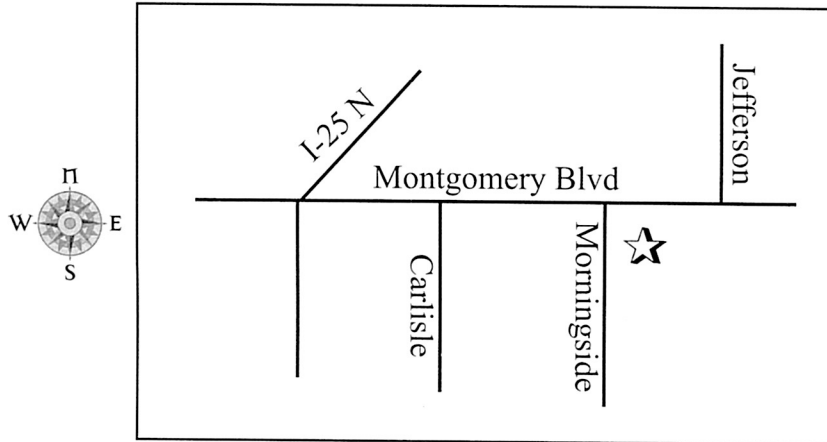

Veterinary Emergency & Specialty Center of Santa Fe

2001 Vivigen Way

Santa Fe, NM 87505

Fax: (505) 984-8705

Santa Fe Animal Emergency Clinic: (505) 984-0625

Veterinary Specialty Center: (505) 883-8387 or toll free 1-866-838-7874